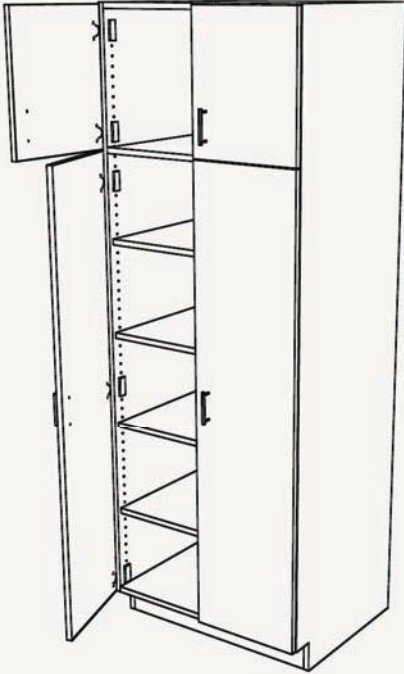

Standard Cabinet Sizes

B12
B15
B18
B21

B24
B27
B30
B33

B36
B39
B42
B48

SB24
SB27
SB30
SB33
SB36
SB39
SB42
SB45
SB48

3DB12
3DB15
3DB18
3DB21
3DB24
3DB27
3DB30
3DB33
3DB36

4DB12
4DB15
4DB18
4DB21
4DB24
4DB27
4DB30
4DB33
4DB36

Common sizes shown, all cabinets available any size.

PHONE (574) 533-1102 / FAX (574) 534-1289 / www.micashop.com
2122 LINCOLNWAY EAST / GOSHEN, INDIANA 46526

Standard Cabinet Sizes

W1230
W1530
W1830
W2130

W2430
W2730
W3030
W3330
W3630
W3930
W4230

Standard Tall, 24" deep

Equal Door Tall, 24" deep

Common sizes shown, all cabinets available any size.

PHONE (574) 533-1102 / FAX (574) 534-1289 / www.micashop.com
2122 LINCOLNWAY EAST / GOSHEN, INDIANA 46526