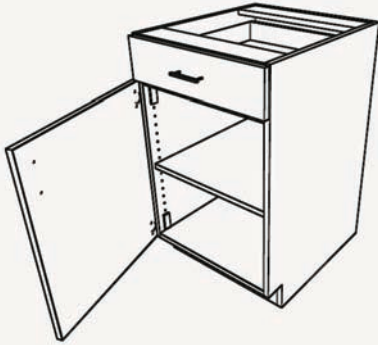

Standard Cabinet Sizes

B12
B15
B18
B21

B24
B27
B30
B33

B36
B39
B42
B48

SB24
SB27
SB30
SB33
SB36
SB39
SB42
SB45
SB48

3DB12
3DB15
3DB18
3DB21
3DB24
3DB27
3DB30
3DB33
3DB36

4DB12
4DB15
4DB18
4DB21
4DB24
4DB27
4DB30
4DB33
4DB36

Common sizes shown, all cabinets available any size.

PHONE (574) 533-1102 / FAX (574) 534-1289 / www.micashop.com
2122 LINCOLNWAY EAST / GOSHEN, INDIANA 46526

Standard Cabinet Sizes

W1230
W1530
W1830
W2130

W2430
W2730
W3030
W3330
W3630
W3930
W4230

Standard Tall, 24" deep

Equal Door Tall, 24" deep

Common sizes shown, all cabinets available any size.

PHONE (574) 533-1102 / FAX (574) 534-1289 / www.micashop.com
2122 LINCOLNWAY EAST / GOSHEN, INDIANA 46526