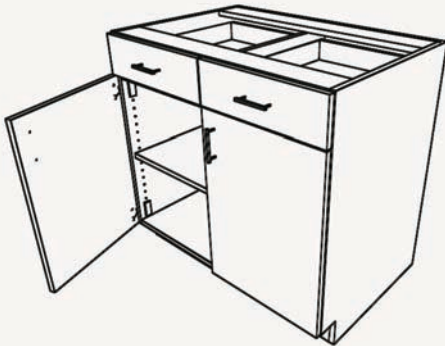

Standard Cabinet Sizes

B12
B15
B18
B21

B24
B27
B30
B33

B36
B39
B42
B48

SB24
SB27
SB30
SB33
SB36
SB39
SB42
SB45
SB48

3DB12
3DB15
3DB18
3DB21
3DB24
3DB27
3DB30
3DB33
3DB36

4DB12
4DB15
4DB18
4DB21
4DB24
4DB27
4DB30
4DB33
4DB36

Common sizes shown, all cabinets available any size.

PHONE (574) 533-1102 / FAX (574) 534-1289 / www.micashop.com
2122 LINCOLNWAY EAST / GOSHEN, INDIANA 46526

Standard Cabinet Sizes

W1230
W1530
W1830
W2130

W2430
W2730
W3030
W3330
W3630
W3930
W4230

Standard Tall, 24" deep

Equal Door Tall, 24" deep

Common sizes shown, all cabinets available any size.

PHONE (574) 533-1102 / FAX (574) 534-1289 / www.micashop.com
2122 LINCOLNWAY EAST / GOSHEN, INDIANA 46526