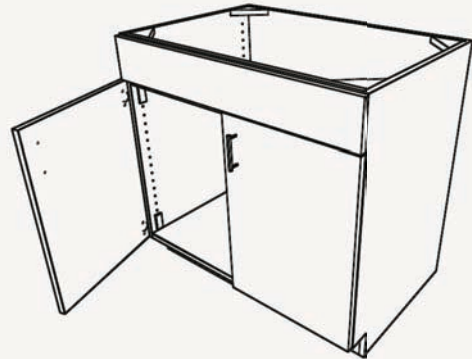

Standard Cabinet Sizes

B12
B15
B18
B21

B24
B27
B30
B33

B36
B39
B42
B48

SB24
SB27
SB30
SB33
SB36
SB39
SB42
SB45
SB48

3DB12
3DB15
3DB18
3DB21
3DB24
3DB27
3DB30
3DB33
3DB36

4DB12
4DB15
4DB18
4DB21
4DB24
4DB27
4DB30
4DB33
4DB36

Common sizes shown, all cabinets available any size.

PHONE (574) 533-1102 / FAX (574) 534-1289 / www.micashop.com
2122 LINCOLNWAY EAST / GOSHEN, INDIANA 46526

Standard Cabinet Sizes

W1230
W1530
W1830
W2130

W2430
W2730
W3030
W3330
W3630
W3930
W4230

Standard Tall, 24" deep

Equal Door Tall, 24" deep

Common sizes shown, all cabinets available any size.

PHONE (574) 533-1102 / FAX (574) 534-1289 / www.micashop.com
2122 LINCOLNWAY EAST / GOSHEN, INDIANA 46526