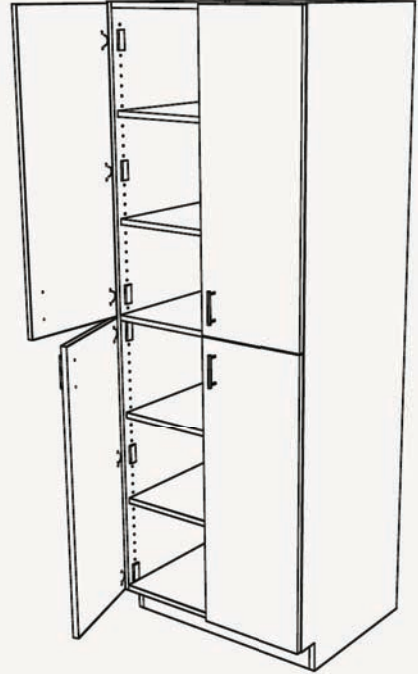

Standard Cabinet Sizes

B12
B15
B18
B21

B24
B27
B30
B33

B36
B39
B42
B48

SB24
SB27
SB30
SB33
SB36
SB39
SB42
SB45
SB48

3DB12
3DB15
3DB18
3DB21
3DB24
3DB27
3DB30
3DB33
3DB36

4DB12
4DB15
4DB18
4DB21
4DB24
4DB27
4DB30
4DB33
4DB36

Common sizes shown, all cabinets available any size.

PHONE (574) 533-1102 / FAX (574) 534-1289 / www.micashop.com
2122 LINCOLNWAY EAST / GOSHEN, INDIANA 46526

Standard Cabinet Sizes

W1230
W1530
W1830
W2130

W2430
W2730
W3030
W3330
W3630
W3930
W4230

Standard Tall, 24" deep

Equal Door Tall, 24" deep

Common sizes shown, all cabinets available any size.

PHONE (574) 533-1102 / FAX (574) 534-1289 / www.micashop.com
2122 LINCOLNWAY EAST / GOSHEN, INDIANA 46526