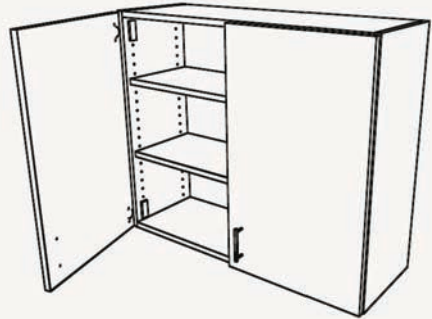

Standard Cabinet Sizes

B12
B15
B18
B21

B24
B27
B30
B33

B36
B39
B42
B48

SB24
SB27
SB30
SB33
SB36
SB39
SB42
SB45
SB48

3DB12
3DB15
3DB18
3DB21
3DB24
3DB27
3DB30
3DB33
3DB36

4DB12
4DB15
4DB18
4DB21
4DB24
4DB27
4DB30
4DB33
4DB36

Common sizes shown, all cabinets available any size.

PHONE (574) 533-1102 / FAX (574) 534-1289 / www.micashop.com
2122 LINCOLNWAY EAST / GOSHEN, INDIANA 46526

Standard Cabinet Sizes

W1230
W1530
W1830
W2130

W2430
W2730
W3030
W3330
W3630
W3930
W4230

Standard Tall, 24" deep

Equal Door Tall, 24" deep

Common sizes shown, all cabinets available any size.

PHONE (574) 533-1102 / FAX (574) 534-1289 / www.micashop.com
2122 LINCOLNWAY EAST / GOSHEN, INDIANA 46526