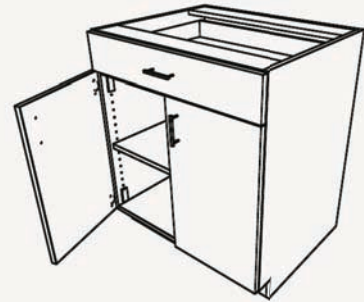

Standard Cabinet Sizes

B12
B15
B18
B21

B24
B27
B30
B33

B36
B39
B42
B48

SB24
SB27
SB30
SB33
SB36
SB39
SB42
SB45
SB48

3DB12
3DB15
3DB18
3DB21
3DB24
3DB27
3DB30
3DB33
3DB36

4DB12
4DB15
4DB18
4DB21
4DB24
4DB27
4DB30
4DB33
4DB36

Common sizes shown, all cabinets available any size.

PHONE (574) 533-1102 / FAX (574) 534-1289 / www.micashop.com
2122 LINCOLNWAY EAST / GOSHEN, INDIANA 46526

Standard Cabinet Sizes

W1230
W1530
W1830
W2130

W2430
W2730
W3030
W3330
W3630
W3930
W4230

Standard Tall, 24" deep

Equal Door Tall, 24" deep

Common sizes shown, all cabinets available any size.

PHONE (574) 533-1102 / FAX (574) 534-1289 / www.micashop.com
2122 LINCOLNWAY EAST / GOSHEN, INDIANA 46526